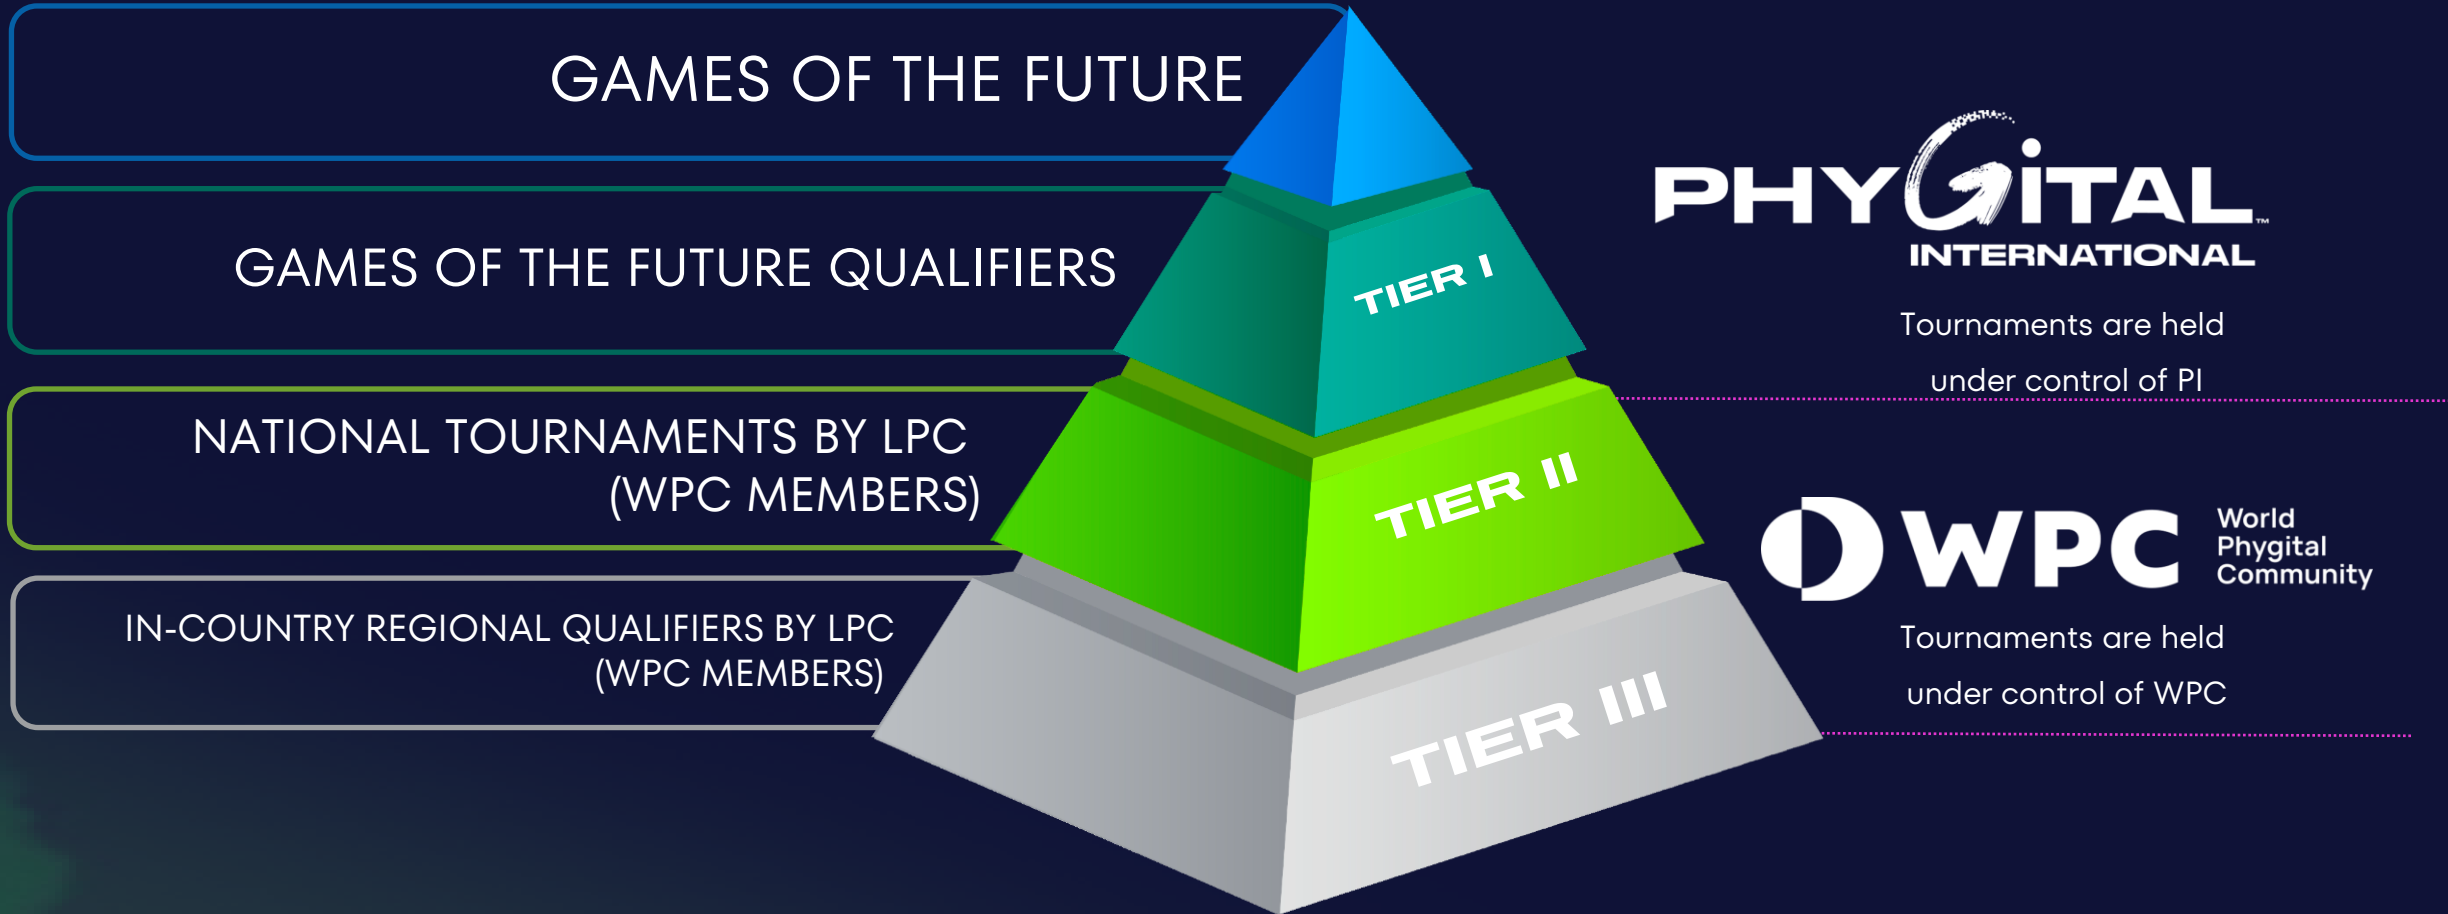

# **WORLD PHYGITAL COMMUNITY**

**HOW TO COOPERATE  
WITH CLASSICAL  
SPORTS FEDERATIONS.  
LOCAL PHYGITAL  
COMMUNITY  
EXPERIENCES  
EXAMPLE.**

12.07.2024

# WPC MEMBER – RATING TOURNAMENT OPERATOR

in the territory of the country where it operates